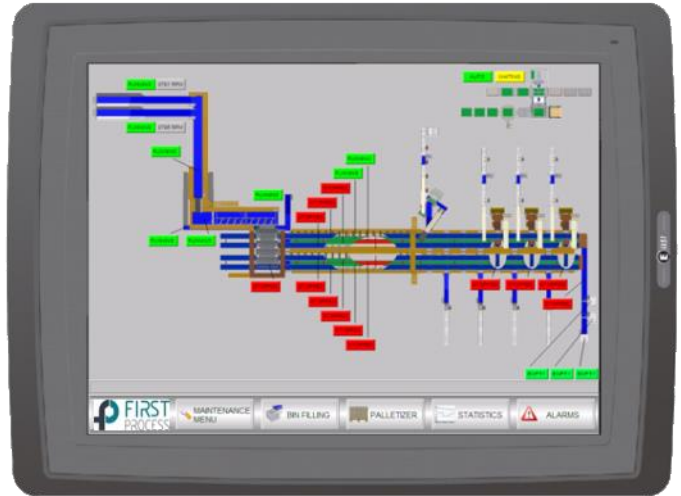

FP Control system

From Man-Machine user interface to online web based support and surveillance

FP Control system

Smart, tailor-made solutions for Your setup

FP Control System:

Our control systems are designed for easy controlling the fish handling. All systems are shown graphically as system drawings, and different operations are operated from separate views. From touch screen panels, the operator can observe and run all functions for the fish handling system, the packing lines, and the palletizing system.

Process Visualization System:

The Process Visualization System has been integrated as an intuitive system for assisting customers in the daily use.

The system shows operators the status for each machine, and can also be viewed remotely.