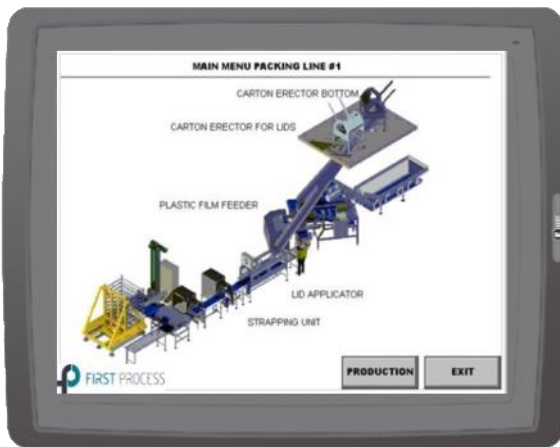

FP Control system

From Man-Machine user interface to online web based support and surveillance

FP Control system

Smart, tailor-made solutions for Your setup

FP Control System:

Our control systems are designed for easy controlling the fish handling. All systems are shown graphically as system drawings, and different operations are operated from separate views. From touch screen panels, the operator can observe and run all functions for the fish handling system, the packing lines, and the palletizing system.

Process Visualization System:

The Process Visualization System has been integrated as an intuitive system for assisting customers in the daily use.

The system shows operators the status for each machine, and can also be viewed remotely.