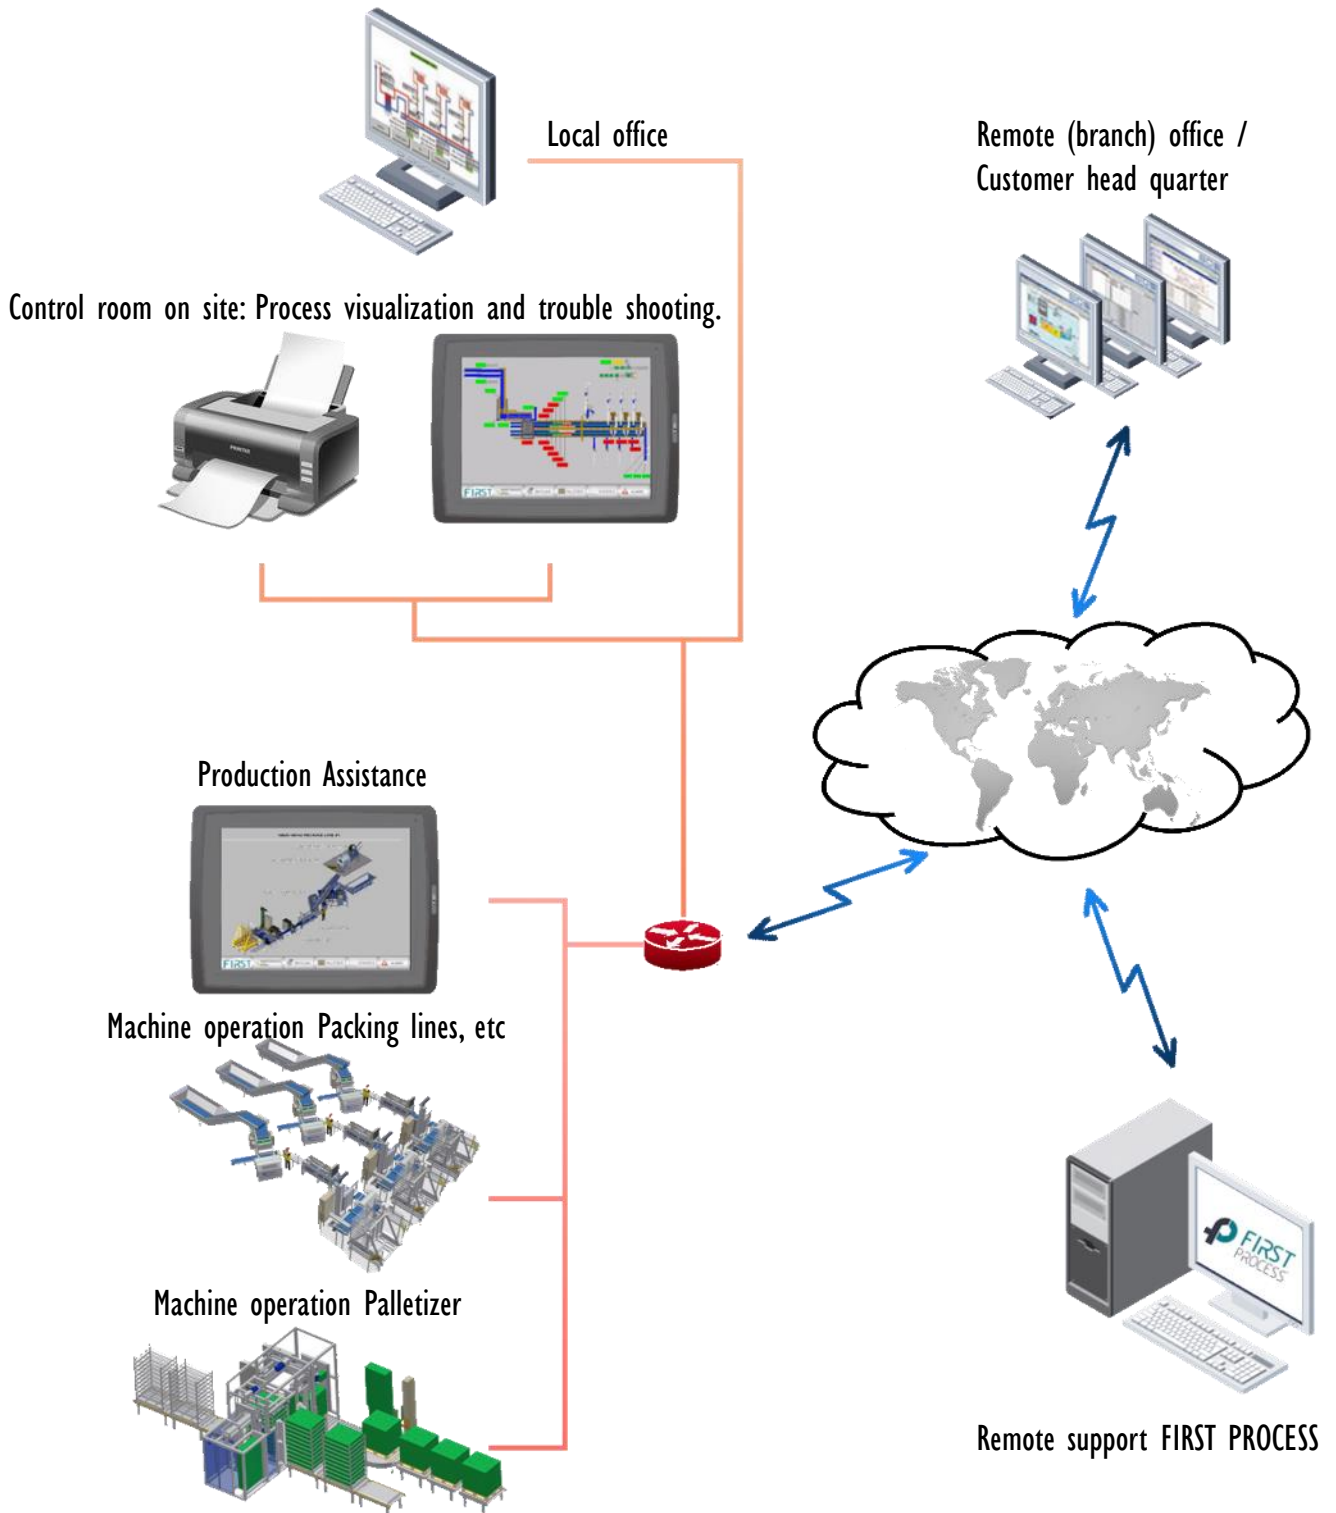

FP Control system

From Man-Machine user interface to online web based support and surveillance

FP Control system

Smart, tailor-made solutions for Your setup

FP Control System:

Our control systems are designed for easy controlling the fish handling. All systems are shown graphically as system drawings, and different operations are operated from separate views. From touch screen panels, the operator can observe and run all functions for the fish handling system, the packing lines, and the palletizing system.

Process Visualization System:

The Process Visualization System has been integrated as an intuitive system for assisting customers in the daily use.

The system shows operators the status for each machine, and can also be viewed remotely.